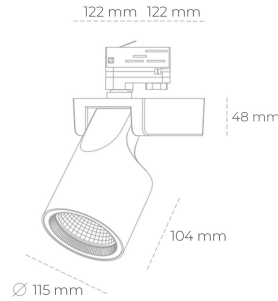

SPOTLIGHT SNIPER F 942 19W 45° BLACK MEAT WHITE ON/OFF

Article number: N013-K0002-CC942-H5-S45-ZA01_500-S3-###

LED	COB
Light colour	4200 [K] MEAT WHITE
CRI	90
Led chip flux	1976 [lm]
Luminous flux	1580 [lm]
System power	19 [W]
Luminaire Efficiency	83 [lm/W]
Beam angle	45°
Controller	ON/OFF
MacAdam	3 SDCM

Spotlight LED

Track mounted LED spotlight. Aluminium housing. Ceiling base installation possible. Available in white, black and grey. Any RAL palette colour available on enquiry. Reflector beams available: 15°, 20°, 30°, 45° and 60°. Maximum power is 30W

LUMINAIRE

Weight	1.47 [kg]
Protection rating IP , IK , class	IP 20, IK 3,
Luminaire colour	BLACK
Cover	Glass
Operating voltage	220-240V 50-60Hz

Note: All data are typical values. Tolerance of measurements +/-10%
System features may change with product improvements due to technical advances.