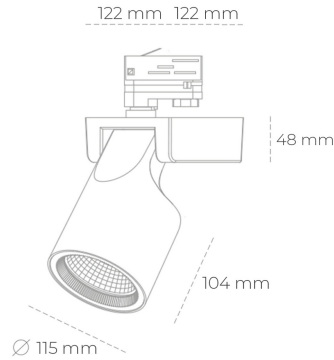

SPOTLIGHT SNIPER F 940 19W 20° BLACK HI EFFICIENT ON/OFF

LED	COB
Light colour	4000 [K] HI EFFICIENT
CRI	90
Led chip flux	3189 [lm]
Luminous flux	2551 [lm]
System power	19 [W]
Luminaire Efficiency	134 [lm/W]
Beam angle	20°
Controller	ON/OFF
MacAdam	3 SDCM

Spotlight LED

Track mounted LED spotlight. Aluminium housing. Ceiling base installation possible. Available in white, black and grey. Any RAL palette colour available on enquiry. Reflector beams available: 15°, 20°, 30°, 45° and 60°. Maximum power is 30W

LUMINAIRE

Weight	1,47 [kg]
Protection rating IP , IK , class	IP 20, IK 3,
Luminaire colour	BLACK
Cover	Glass
Operating voltage	220-240V 50-60Hz

Note: All data are typical values. Tolerance of measurements +/-10% System features may change with product improvements due to technical advances.

OPTIONS

RAL colours on inquiry, honeycomb louver on inquiry , Casambi on inquiry, DALI on inquiry, Phase-cut dimming on inquiry.

Generated: 26.06.2024

+48 32 388 80 00

www.cora.pl
cora@cora.pl

Street: Ignatza Hakuby 18
41-914 Bytom, Polska