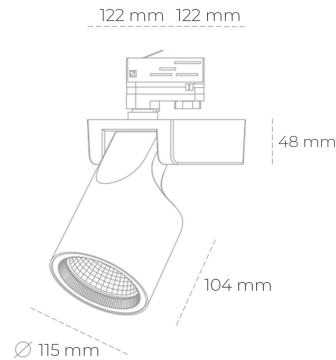

SPOTLIGHT SNIPER F 940 31W 15° BLACK HI EFFICIENT ON/OFF

Article number: N013-K0002-BB940-H5-S15-ZA03_800-S3-###

LED	COB
Light colour	4000 [K] HI EFFICIENT
CRI	90
Led chip flux	4964 [lm]
Luminous flux	3971 [lm]
System power	31 [W]
Luminaire Efficiency	128 [lm/W]
Beam angle	15°
Controller	ON/OFF
MacAdam	3 SDCM

Spotlight LED

Track mounted LED spotlight. Aluminium housing. Ceiling base installation possible. Available in white, black and grey. Any RAL palette colour available on enquiry. Reflector beams available: 15°, 20°, 30°, 45° and 60°. Maximum power is 30W

LUMINAIRE

Weight	1,47 [kg]
Protection rating IP , IK , class	IP 20, IK 3,
Luminaire colour	BLACK
Cover	Glass
Operating voltage	220-240V 50-60Hz

Note: All data are typical values. Tolerance of measurements +/-10% System features may change with product improvements due to technical advances.