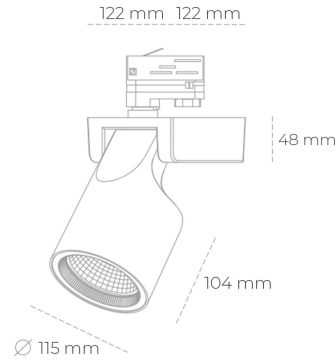

SPOTLIGHT SNIPER F 940 27W 15° BLACK HI EFFICIENT ON/OFF

LED	COB
Light colour	4000 [K] HI EFFICIENT
CRI	90
Led chip flux	4385 [lm]
Luminous flux	3508 [lm]
System power	27 [W]
Luminaire Efficiency	130 [lm/W]
Beam angle	15°
Controller	ON/OFF
MacAdam	3 SDCM

Spotlight LED

Track mounted LED spotlight. Aluminium housing. Ceiling base installation possible. Available in white, black and grey. Any RAL palette colour available on enquiry. Reflector beams available: 15°, 20°, 30°, 45° and 60°. Maximum power is 30W

LUMINAIRE

Weight	1,47 [kg]
Protection rating IP , IK , class	IP 20, IK 3,
Luminaire colour	BLACK
Cover	Glass
Operating voltage	220-240V 50-60Hz

Note: All data are typical values. Tolerance of measurements +/-10% System features may change with product improvements due to technical advances.

OPTIONS

RAL colours on inquiry, honeycomb louver on inquiry , Casambi on inquiry, DALI on inquiry, Phase-cut dimming on inquiry.

Generated: 28.06.2024

+48 32 388 80 00

www.cora.pl
cora@cora.pl

Street: Ignatza Hakuby 18
41-914 Bytom, Polska