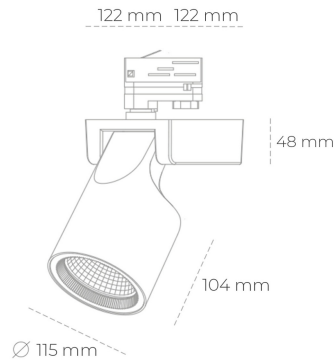

# SPOTLIGHT SNIPER F 935 21W 30° BLACK HI EFFICIENT ON/OFF

Article number: N013-K0002-BB935-H5-S30-ZA02\_550-S3-###

LED	COB
Light colour	3500 [K] HI EFFICIENT
CRI	90
Led chip flux	3341 [lm]
Luminous flux	2672 [lm]
System power	21 [W]
Luminaire Efficiency	127 [lm/W]
Beam angle	30°
Controller	ON/OFF
MacAdam	3 SDCM

## Spotlight LED

Track mounted LED spotlight. Aluminium housing. Ceiling base installation possible. Available in white, black and grey. Any RAL palette colour available on enquiry. Reflector beams available: 15°, 20°, 30°, 45° and 60°. Maximum power is 30W

## LUMINAIRE

Weight	1,47 [kg]
Protection rating IP , IK , class	IP 20, IK 3,
Luminaire colour	BLACK
Cover	Glass
Operating voltage	220-240V 50-60Hz

Note: All data are typical values. Tolerance of measurements +/-10% System features may change with product improvements due to technical advances.