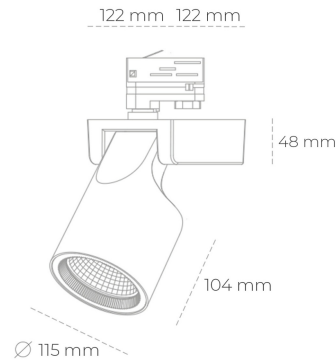

SPOTLIGHT SNIPER F 930 31W 60° BLACK HI EFFICIENT ON/OFF

Article number: N013-K0002-BB930-H5-S60-ZA03_800-S3-###

LED	COB
Light colour	3000 [K] HI EFFICIENT
CRI	90
Led chip flux	4956 [lm]
Luminous flux	3964 [lm]
System power	31 [W]
Luminaire Efficiency	128 [lm/W]
Beam angle	60°
Controller	ON/OFF
MacAdam	3 SDCM

Spotlight LED

Track mounted LED spotlight. Aluminium housing. Ceiling base installation possible. Available in white, black and grey. Any RAL palette colour available on enquiry. Reflector beams available: 15°, 20°, 30°, 45° and 60°. Maximum power is 30W

LUMINAIRE

Weight	1,47 [kg]
Protection rating IP , IK , class	IP 20, IK 3,
Luminaire colour	BLACK
Cover	Glass
Operating voltage	220-240V 50-60Hz

Note: All data are typical values. Tolerance of measurements +/-10% System features may change with product improvements due to technical advances.