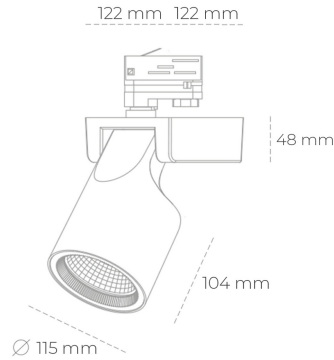

SPOTLIGHT SNIPER F 930 14W 60° BLACK HI EFFICIENT ON/OFF

LED	COB
Light colour	3000 [K] HI EFFICIENT
CRI	90
Led chip flux	2256 [lm]
Luminous flux	1804 [lm]
System power	14 [W]
Luminaire Efficiency	129 [lm/W]
Beam angle	60°
Controller	ON/OFF
MacAdam	3 SDCM

Spotlight LED

Track mounted LED spotlight. Aluminium housing. Ceiling base installation possible. Available in white, black and grey. Any RAL palette colour available on enquiry. Reflector beams available: 15°, 20°, 30°, 45° and 60°. Maximum power is 30W

LUMINAIRE

Weight	1,47 [kg]
Protection rating IP , IK , class	IP 20, IK 3,
Luminaire colour	BLACK
Cover	Glass
Operating voltage	220-240V 50-60Hz

Note: All data are typical values. Tolerance of measurements +/-10% System features may change with product improvements due to technical advances.

OPTIONS

RAL colours on inquiry, honeycomb louver on inquiry , Casambi on inquiry, DALI on inquiry, Phase-cut dimming on inquiry.

Generated: 28.06.2024

+48 32 388 80 00

www.cora.pl
cora@cora.pl

Street: Ignatza Hakuby 18
41-914 Bytom, Polska