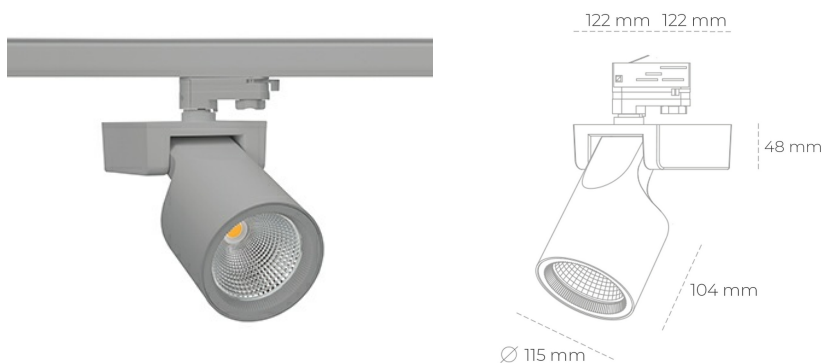

SPOTLIGHT SNIPER F 835 27W 20° GREY | ON/OFF

LED	COB
Light colour	3500 [K] |
CRI	80
Led chip flux	3896 [lm]
Luminous flux	3116 [lm]
System power	27 [W]
Luminaire Efficiency	115 [lm/W]
Beam angle	20°
Controller	ON/OFF
MacAdam	3 SDCM

Spotlight LED

Track mounted LED spotlight. Aluminium housing. Ceiling base installation possible. Available in white, black and grey. Any RAL palette colour available on enquiry. Reflector beams available: 15°, 20°, 30°, 45° and 60°. Maximum power is 30W

LUMINAIRE

Weight	1,47 [kg]
Protection rating IP , IK , class	IP 20, IK 3,
Luminaire colour	GREY
Cover	Glass
Operating voltage	220-240V 50-60Hz

Note: All data are typical values. Tolerance of measurements +/-10% System features may change with product improvements due to technical advances.

OPTIONS

RAL colours on inquiry, honeycomb louver on inquiry , Casambi on inquiry, DALI on inquiry, Phase-cut dimming on inquiry.

Generated: 26.06.2024

+48 32 388 80 00

www.cora.pl
cora@cora.pl

Street: Ignatza Hakuby 18
41-914 Bytom, Polska