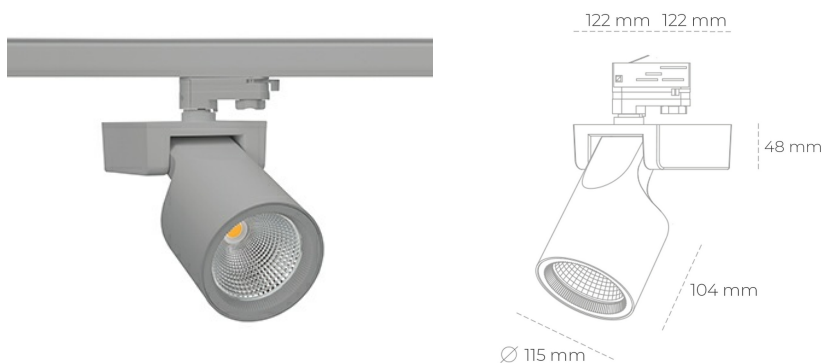

SPOTLIGHT SNIPER F 835 14W 15° GREY | ON/OFF

LED	COB
Light colour	3500 [K] |
CRI	80
Led chip flux	1948 [lm]
Luminous flux	1558 [lm]
System power	14 [W]
Luminaire Efficiency	111 [lm/W]
Beam angle	15°
Controller	ON/OFF
MacAdam	3 SDCM

Spotlight LED

Track mounted LED spotlight. Aluminium housing. Ceiling base installation possible. Available in white, black and grey. Any RAL palette colour available on enquiry. Reflector beams available: 15°, 20°, 30°, 45° and 60°. Maximum power is 30W

LUMINAIRE

Weight	1,47 [kg]
Protection rating IP , IK , class	IP 20, IK 3,
Luminaire colour	GREY
Cover	Glass
Operating voltage	220-240V 50-60Hz

Note: All data are typical values. Tolerance of measurements +/-10% System features may change with product improvements due to technical advances.

OPTIONS

RAL colours on inquiry, honeycomb louver on inquiry , Casambi on inquiry, DALI on inquiry, Phase-cut dimming on inquiry.

Generated: 28.06.2024

+48 32 388 80 00

www.cora.pl
cora@cora.pl

Street: Ignatza Hakuby 18
41-914 Bytom, Polska