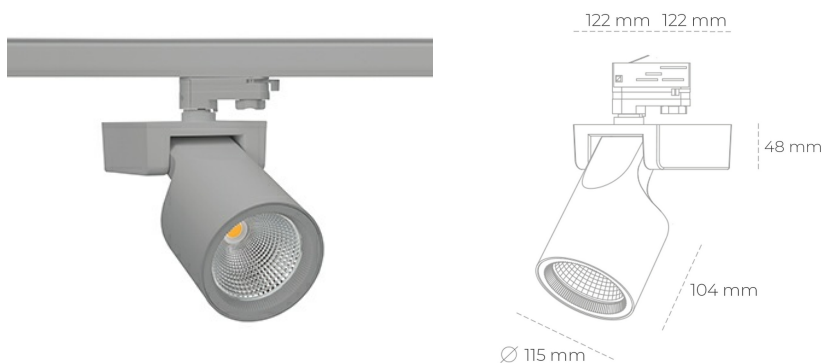

SPOTLIGHT SNIPER F 827 27W 60° GREY | ON/OFF

LED	COB
Light colour	2700 [K] |
CRI	80
Led chip flux	3772 [lm]
Luminous flux	3017 [lm]
System power	27 [W]
Luminaire Efficiency	112 [lm/W]
Beam angle	60°
Controller	ON/OFF
MacAdam	3 SDCM

Spotlight LED

Track mounted LED spotlight. Aluminium housing. Ceiling base installation possible. Available in white, black and grey. Any RAL palette colour available on enquiry. Reflector beams available: 15°, 20°, 30°, 45° and 60°. Maximum power is 30W

LUMINAIRE

Weight	1,47 [kg]
Protection rating IP , IK , class	IP 20, IK 3,
Luminaire colour	GREY
Cover	Glass
Operating voltage	220-240V 50-60Hz

Note: All data are typical values. Tolerance of measurements +/-10% System features may change with product improvements due to technical advances.

OPTIONS

RAL colours on inquiry, honeycomb louver on inquiry , Casambi on inquiry, DALI on inquiry, Phase-cut dimming on inquiry.

Generated: 28.06.2024

+48 32 388 80 00

www.cora.pl
cora@cora.pl

Street: Ignatza Hakuby 18
41-914 Bytom, Polska