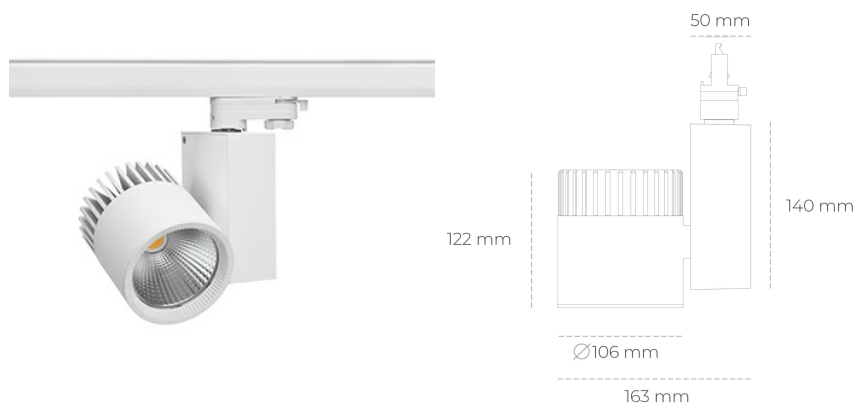

SPOTLIGHT SNIPER A 825 23W 60° WHITE BREAD ON/OFF

LED	COB
Light colour	2500 [K] BREAD
CRI	80
Led chip flux	2808 [lm]
Luminous flux	2246 [lm]
System power	23 [W]
Luminaire Efficiency	98 [lm/W]
Beam angle	60°
Controller	ON/OFF
MacAdam	3 SDCM

Spotlight LED

Track mounted LED spotlight. Aluminium housing. Ceiling base installation possible. Available in white, black and grey. Any RAL palette colour available on enquiry. Reflector beams available: 15°, 20°, 30°, 45° and 60°. Maximum power is 37W

LUMINAIRE

Weight	1,31 [kg]
Protection rating IP , IK , class	IP 20, IK 3,
Luminaire colour	WHITE
Cover	Glass
Operating voltage	220-240V 50-60Hz

Note: All data are typical values. Tolerance of measurements +/-10% System features may change with product improvements due to technical advances.

OPTIONS

RAL colours on inquiry, honeycomb louver on inquiry , Casambi on inquiry, DALI on inquiry, Phase-cut dimming on inquiry.

Generated: 29.06.2024

+48 32 388 80 00

www.cora.pl
cora@cora.pl

Street: Ignatza Hakuby 18
41-914 Bytom, Polska