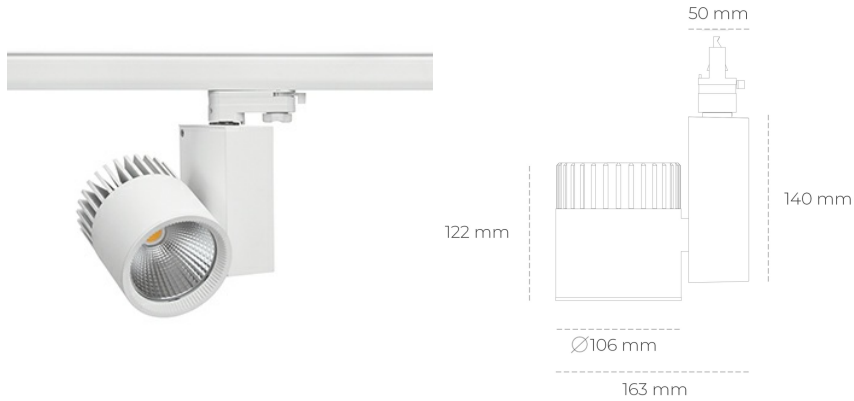

SPOTLIGHT SNIPER A 820 25W 15° WHITE MEAT PINK ON/OFF

Article number: N011-K0003-VE820-H5-S15-ZA02_650-S3-###

LED	COB
Light colour	2000 [K] MEAT PINK
CRI	80
Led chip flux	2181 [lm]
Luminous flux	1744 [lm]
System power	25 [W]
Luminaire Efficiency	70 [lm/W]
Beam angle	15°
Controller	ON/OFF
MacAdam	3 SDCM

Spotlight LED

Track mounted LED spotlight. Aluminium housing. Ceiling base installation possible. Available in white, black and grey. Any RAL palette colour available on enquiry. Reflector beams available: 15°, 20°, 30°, 45° and 60°. Maximum power is 37W

LUMINAIRE

Weight	1,31 [kg]
Protection rating IP , IK , class	IP 20, IK 3,
Luminaire colour	WHITE
Cover	Glass
Operating voltage	220-240V 50-60Hz

Note: All data are typical values. Tolerance of measurements +/-10% System features may change with product improvements due to technical advances.