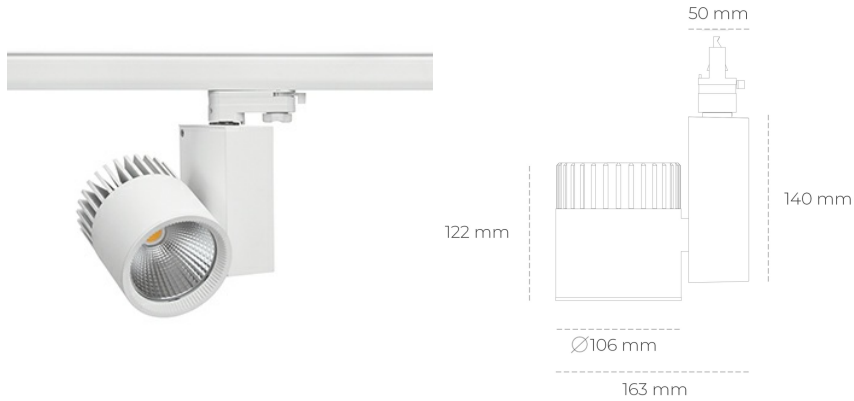

SPOTLIGHT SNIPER A 940 37W 60° WHITE | ON/OFF

Article number: N011-K0003-RF940-H5-S60-ZA03_950-S3-###

LED	COB
Light colour	4000 [K]
CRI	90
Led chip flux	4591 [lm]
Luminous flux	3672 [lm]
System power	37 [W]
Luminaire Efficiency	99 [lm/W]
Beam angle	60°
Controller	ON/OFF
MacAdam	3 SDCM

Spotlight LED

Track mounted LED spotlight. Aluminium housing. Ceiling base installation possible. Available in white, black and grey. Any RAL palette colour available on enquiry. Reflector beams available: 15°, 20°, 30°, 45° and 60°. Maximum power is 37W

LUMINAIRE

Weight	1,31 [kg]
Protection rating IP , IK , class	IP 20, IK 3,
Luminaire colour	WHITE
Cover	Glass
Operating voltage	220-240V 50-60Hz

Note: All data are typical values. Tolerance of measurements +/-10% System features may change with product improvements due to technical advances.