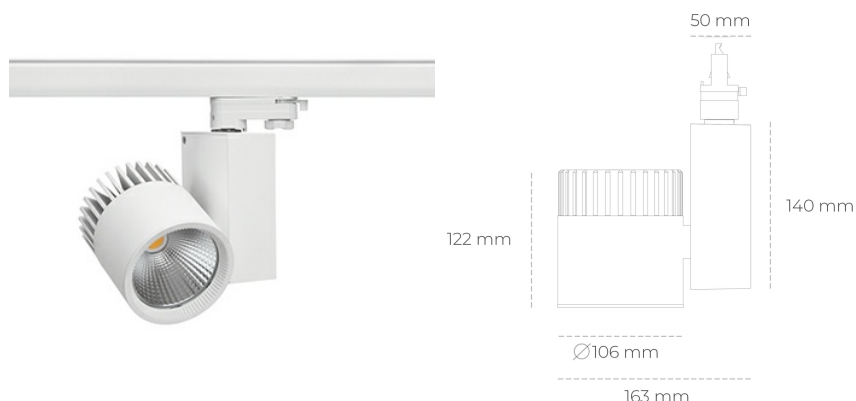

## SPOTLIGHT SNIPER A 940 14W 60° WHITE | ON/OFF

Article number: N011-K0003-RF940-H5-S60-ZA01\_350-S3-###

LED	COB
Light colour	4000 [K]
CRI	90
Led chip flux	1691 [lm]
Luminous flux	1352 [lm]
System power	14 [W]
Luminaire Efficiency	97 [lm/W]
Beam angle	60°
Controller	ON/OFF
MacAdam	3 SDCM

### Spotlight LED

Track mounted LED spotlight. Aluminium housing. Ceiling base installation possible. Available in white, black and grey. Any RAL palette colour available on enquiry. Reflector beams available: 15°, 20°, 30°, 45° and 60°. Maximum power is 37W

### LUMINAIRE

Weight	1,31 [kg]
Protection rating IP , IK , class	IP 20, IK 3,
Luminaire colour	WHITE
Cover	Glass
Operating voltage	220-240V 50-60Hz

Note: All data are typical values. Tolerance of measurements +/-10% System features may change with product improvements due to technical advances.