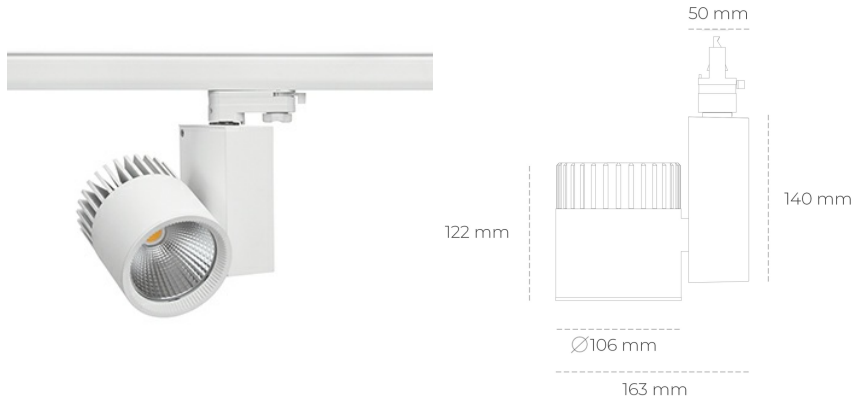

SPOTLIGHT SNIPER A 940 37W 45° WHITE | ON/OFF

Article number: N011-K0003-RF940-H5-S45-ZA03_950-S3-###

LED	COB
Light colour	4000 [K]
CRI	90
Led chip flux	4591 [lm]
Luminous flux	3672 [lm]
System power	37 [W]
Luminaire Efficiency	99 [lm/W]
Beam angle	45°
Controller	ON/OFF
MacAdam	3 SDCM

Spotlight LED

Track mounted LED spotlight. Aluminium housing. Ceiling base installation possible. Available in white, black and grey. Any RAL palette colour available on enquiry. Reflector beams available: 15°, 20°, 30°, 45° and 60°. Maximum power is 37W

LUMINAIRE

Weight	1,31 [kg]
Protection rating IP , IK , class	IP 20, IK 3,
Luminaire colour	WHITE
Cover	Glass
Operating voltage	220-240V 50-60Hz

Note: All data are typical values. Tolerance of measurements +/-10% System features may change with product improvements due to technical advances.