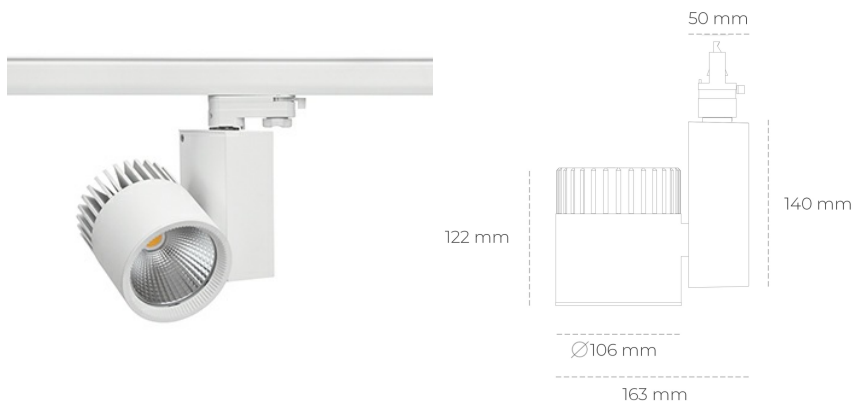

SPOTLIGHT SNIPER A 940 31W 45° WHITE | ON/OFF

LED	COB
Light colour	4000 [K] |
CRI	90
Led chip flux	3866 [lm]
Luminous flux	3092 [lm]
System power	31 [W]
Luminaire Efficiency	100 [lm/W]
Beam angle	45°
Controller	ON/OFF
MacAdam	3 SDCM

Spotlight LED

Track mounted LED spotlight. Aluminium housing. Ceiling base installation possible. Available in white, black and grey. Any RAL palette colour available on enquiry. Reflector beams available: 15°, 20°, 30°, 45° and 60°. Maximum power is 37W

LUMINAIRE

Weight	1,31 [kg]
Protection rating IP , IK , class	IP 20, IK 3,
Luminaire colour	WHITE
Cover	Glass
Operating voltage	220-240V 50-60Hz

Note: All data are typical values. Tolerance of measurements +/-10% System features may change with product improvements due to technical advances.

OPTIONS

RAL colours on inquiry, honeycomb louver on inquiry , Casambi on inquiry, DALI on inquiry, Phase-cut dimming on inquiry.

Generated: 28.06.2024

+48 32 388 80 00

www.cora.pl
cora@cora.pl

Street: Ignatza Hakuby 18
41-914 Bytom, Polska