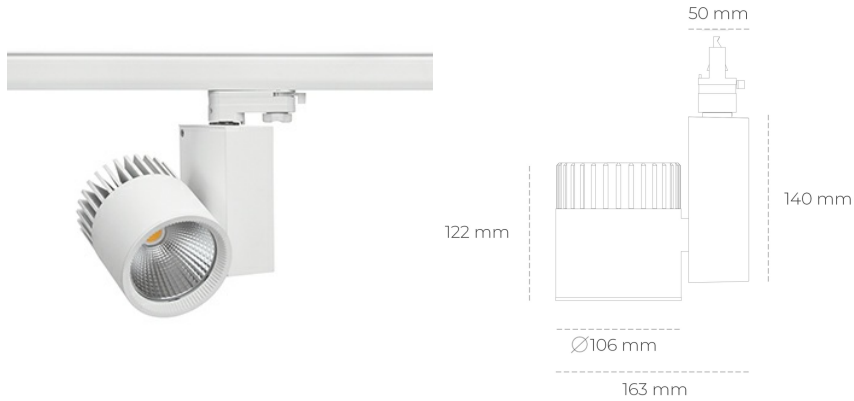

SPOTLIGHT SNIPER A 940 37W 30° WHITE | ON/OFF

Article number: N011-K0003-RF940-H5-S30-ZA03_950-S3-###

LED	COB
Light colour	4000 [K]
CRI	90
Led chip flux	4591 [lm]
Luminous flux	3672 [lm]
System power	37 [W]
Luminaire Efficiency	99 [lm/W]
Beam angle	30°
Controller	ON/OFF
MacAdam	3 SDCM

Spotlight LED

Track mounted LED spotlight. Aluminium housing. Ceiling base installation possible. Available in white, black and grey. Any RAL palette colour available on enquiry. Reflector beams available: 15°, 20°, 30°, 45° and 60°. Maximum power is 37W

LUMINAIRE

Weight	1,31 [kg]
Protection rating IP , IK , class	IP 20, IK 3,
Luminaire colour	WHITE
Cover	Glass
Operating voltage	220-240V 50-60Hz

Note: All data are typical values. Tolerance of measurements +/-10% System features may change with product improvements due to technical advances.