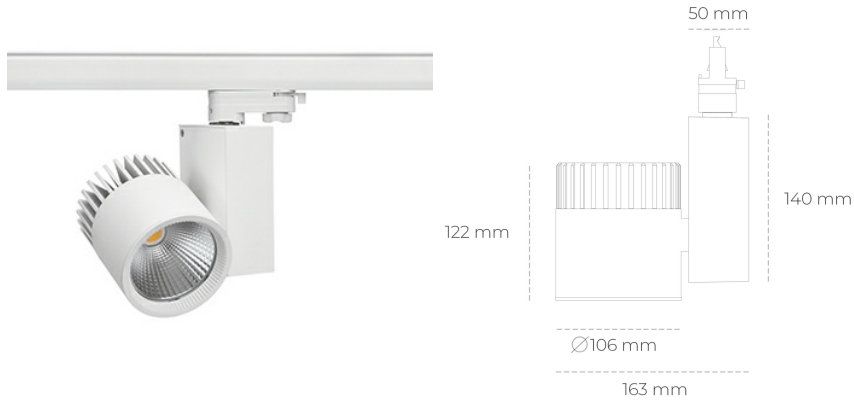

SPOTLIGHT SNIPER A 940 37W 15° WHITE | ON/OFF

Article number: N011-K0003-RF940-H5-S15-ZA03_950-S3-###

LED	COB
Light colour	4000 [K]
CRI	90
Led chip flux	4591 [lm]
Luminous flux	3672 [lm]
System power	37 [W]
Luminaire Efficiency	99 [lm/W]
Beam angle	15°
Controller	ON/OFF
MacAdam	3 SDCM

Spotlight LED

Track mounted LED spotlight. Aluminium housing. Ceiling base installation possible. Available in white, black and grey. Any RAL palette colour available on enquiry. Reflector beams available: 15°, 20°, 30°, 45° and 60°. Maximum power is 37W

LUMINAIRE

Weight	1,31 [kg]
Protection rating IP , IK , class	IP 20, IK 3,
Luminaire colour	WHITE
Cover	Glass
Operating voltage	220-240V 50-60Hz

Note: All data are typical values. Tolerance of measurements +/-10% System features may change with product improvements due to technical advances.