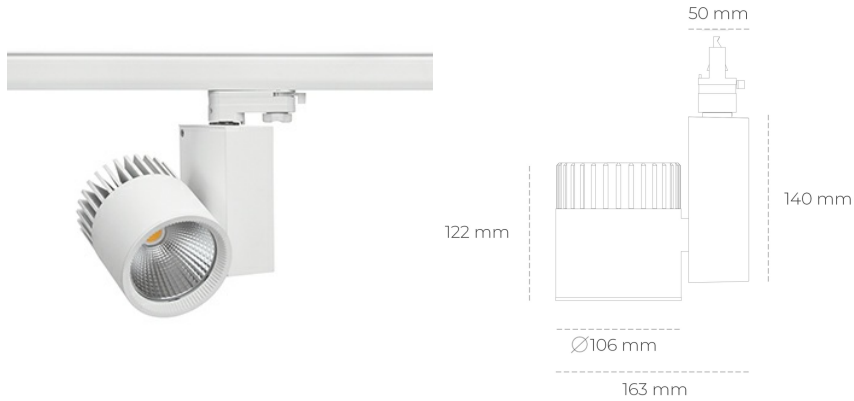

SPOTLIGHT SNIPER A 930 25W 60° WHITE | ON/OFF

Article number: N011-K0003-RF930-H5-S60-ZA02_650-S3-###

LED	COB
Light colour	3000 [K]
CRI	90
Led chip flux	2997 [lm]
Luminous flux	2397 [lm]
System power	25 [W]
Luminaire Efficiency	96 [lm/W]
Beam angle	60°
Controller	ON/OFF
MacAdam	3 SDCM

Spotlight LED

Track mounted LED spotlight. Aluminium housing. Ceiling base installation possible. Available in white, black and grey. Any RAL palette colour available on enquiry. Reflector beams available: 15°, 20°, 30°, 45° and 60°. Maximum power is 37W

LUMINAIRE

Weight	1,31 [kg]
Protection rating IP , IK , class	IP 20, IK 3,
Luminaire colour	WHITE
Cover	Glass
Operating voltage	220-240V 50-60Hz

Note: All data are typical values. Tolerance of measurements +/-10% System features may change with product improvements due to technical advances.