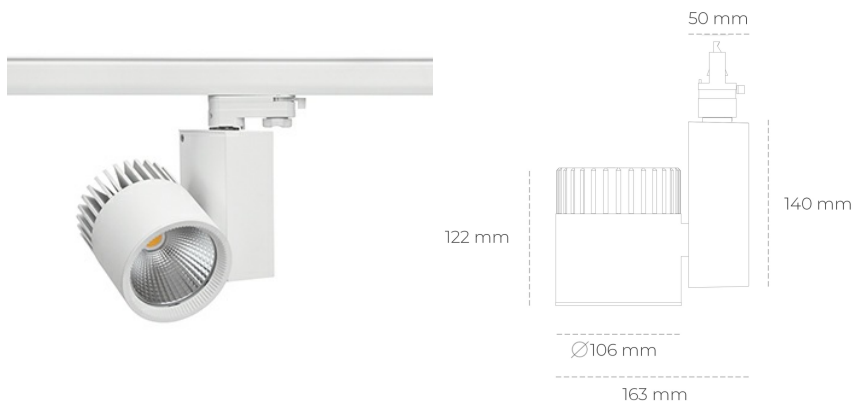

SPOTLIGHT SNIPER A 930 23W 60° WHITE | ON/OFF

LED	COB
Light colour	3000 [K] |
CRI	90
Led chip flux	2767 [lm]
Luminous flux	2213 [lm]
System power	23 [W]
Luminaire Efficiency	96 [lm/W]
Beam angle	60°
Controller	ON/OFF
MacAdam	3 SDCM

Spotlight LED

Track mounted LED spotlight. Aluminium housing. Ceiling base installation possible. Available in white, black and grey. Any RAL palette colour available on enquiry. Reflector beams available: 15°, 20°, 30°, 45° and 60°. Maximum power is 37W

LUMINAIRE

Weight	1,31 [kg]
Protection rating IP , IK , class	IP 20, IK 3,
Luminaire colour	WHITE
Cover	Glass
Operating voltage	220-240V 50-60Hz

Note: All data are typical values. Tolerance of measurements +/-10% System features may change with product improvements due to technical advances.

OPTIONS

RAL colours on inquiry, honeycomb louver on inquiry , Casambi on inquiry, DALI on inquiry, Phase-cut dimming on inquiry.

Generated: 28.06.2024

+48 32 388 80 00

www.cora.pl
cora@cora.pl

Street: Ignatza Hakuby 18
41-914 Bytom, Polska