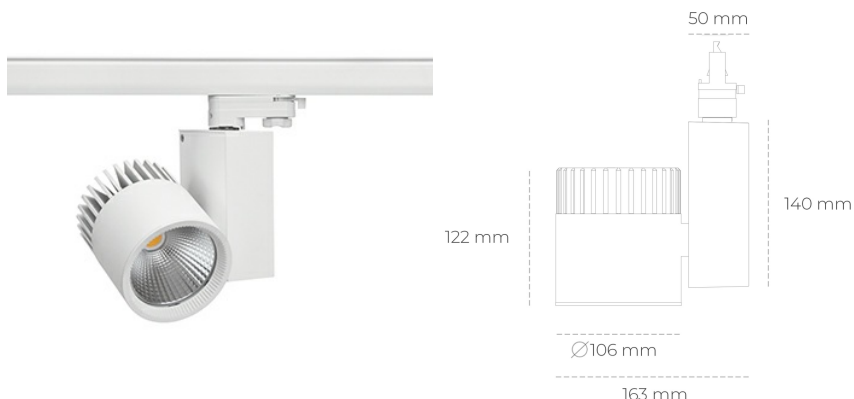

SPOTLIGHT SNIPER A 930 25W 30° WHITE | ON/OFF

LED	COB
Light colour	3000 [K] |
CRI	90
Led chip flux	2997 [lm]
Luminous flux	2397 [lm]
System power	25 [W]
Luminaire Efficiency	96 [lm/W]
Beam angle	30°
Controller	ON/OFF
MacAdam	3 SDCM

Spotlight LED

Track mounted LED spotlight. Aluminium housing. Ceiling base installation possible. Available in white, black and grey. Any RAL palette colour available on enquiry. Reflector beams available: 15°, 20°, 30°, 45° and 60°. Maximum power is 37W

LUMINAIRE

Weight	1,31 [kg]
Protection rating IP , IK , class	IP 20, IK 3,
Luminaire colour	WHITE
Cover	Glass
Operating voltage	220-240V 50-60Hz

Note: All data are typical values. Tolerance of measurements +/-10% System features may change with product improvements due to technical advances.

OPTIONS

RAL colours on inquiry, honeycomb louver on inquiry , Casambi on inquiry, DALI on inquiry, Phase-cut dimming on inquiry.

Generated: 26.06.2024

+48 32 388 80 00

www.cora.pl
cora@cora.pl

Street: Ignatza Hakuby 18
41-914 Bytom, Polska