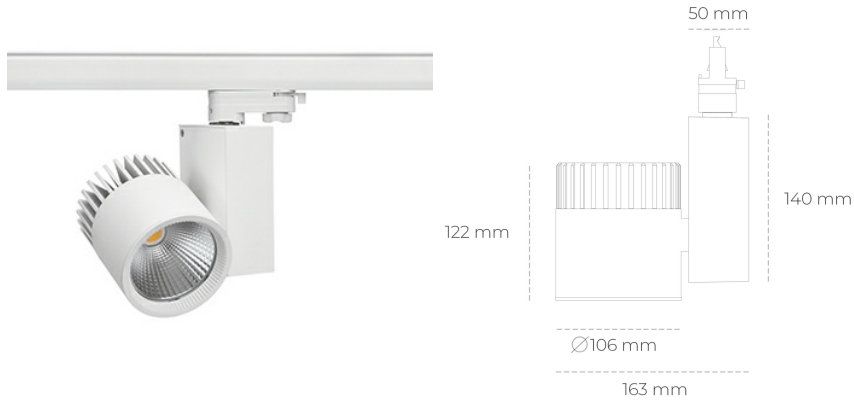

SPOTLIGHT SNIPER A 930 37W 20° WHITE | ON/OFF

Article number: N011-K0003-RF930-H5-S20-ZA03_950-S3-###

LED	COB
Light colour	3000 [K]
CRI	90
Led chip flux	4380 [lm]
Luminous flux	3504 [lm]
System power	37 [W]
Luminaire Efficiency	95 [lm/W]
Beam angle	20°
Controller	ON/OFF
MacAdam	3 SDCM

Spotlight LED

Track mounted LED spotlight. Aluminium housing. Ceiling base installation possible. Available in white, black and grey. Any RAL palette colour available on enquiry. Reflector beams available: 15°, 20°, 30°, 45° and 60°. Maximum power is 37W

LUMINAIRE

Weight	1,31 [kg]
Protection rating IP , IK , class	IP 20, IK 3,
Luminaire colour	WHITE
Cover	Glass
Operating voltage	220-240V 50-60Hz

Note: All data are typical values. Tolerance of measurements +/-10% System features may change with product improvements due to technical advances.