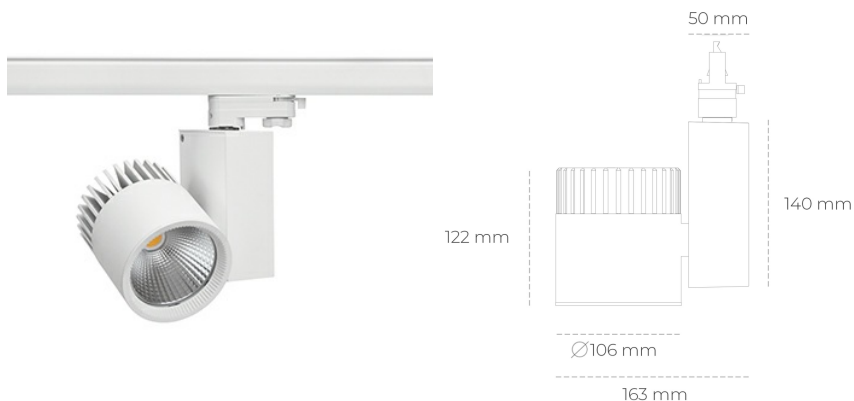

SPOTLIGHT SNIPER A 930 10W 15° WHITE | ON/OFF

LED	COB
Light colour	3000 [K] |
CRI	90
Led chip flux	1152 [lm]
Luminous flux	921 [lm]
System power	10 [W]
Luminaire Efficiency	92 [lm/W]
Beam angle	15°
Controller	ON/OFF
MacAdam	3 SDCM

Spotlight LED

Track mounted LED spotlight. Aluminium housing. Ceiling base installation possible. Available in white, black and grey. Any RAL palette colour available on enquiry. Reflector beams available: 15°, 20°, 30°, 45° and 60°. Maximum power is 37W

LUMINAIRE

Weight	1,31 [kg]
Protection rating IP , IK , class	IP 20, IK 3,
Luminaire colour	WHITE
Cover	Glass
Operating voltage	220-240V 50-60Hz

Note: All data are typical values. Tolerance of measurements +/-10% System features may change with product improvements due to technical advances.

OPTIONS

RAL colours on inquiry, honeycomb louver on inquiry , Casambi on inquiry, DALI on inquiry, Phase-cut dimming on inquiry.

Generated: 28.06.2024

+48 32 388 80 00

www.cora.pl
cora@cora.pl

Street: Ignatza Hakuby 18
41-914 Bytom, Polska