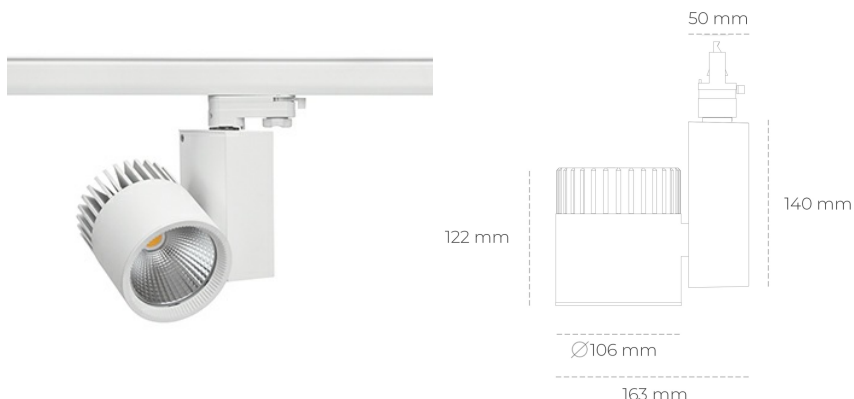

SPOTLIGHT SNIPER A 927 37W 60° WHITE | ON/OFF

LED	COB
Light colour	2700 [K] |
CRI	80
Led chip flux	4222 [lm]
Luminous flux	3377 [lm]
System power	37 [W]
Luminaire Efficiency	91 [lm/W]
Beam angle	60°
Controller	ON/OFF
MacAdam	3 SDCM

Spotlight LED

Track mounted LED spotlight. Aluminium housing. Ceiling base installation possible. Available in white, black and grey. Any RAL palette colour available on enquiry. Reflector beams available: 15°, 20°, 30°, 45° and 60°. Maximum power is 37W

LUMINAIRE

Weight	1,31 [kg]
Protection rating IP , IK , class	IP 20, IK 3,
Luminaire colour	WHITE
Cover	Glass
Operating voltage	220-240V 50-60Hz

Note: All data are typical values. Tolerance of measurements +/-10% System features may change with product improvements due to technical advances.

OPTIONS

RAL colours on inquiry, honeycomb louver on inquiry , Casambi on inquiry, DALI on inquiry, Phase-cut dimming on inquiry.

Generated: 26.06.2024

+48 32 388 80 00

www.cora.pl
cora@cora.pl

Street: Ignatza Hakuby 18
41-914 Bytom, Polska