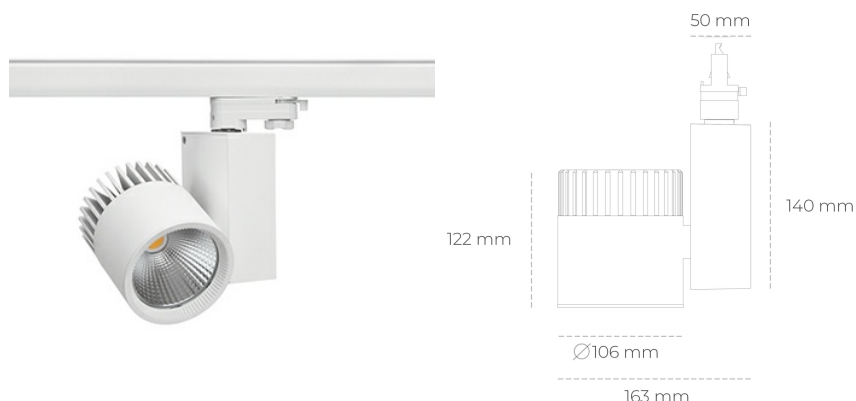

SPOTLIGHT SNIPER A 927 10W 60° WHITE | ON/OFF

Article number: N011-K0003-RF927-H5-S60-ZA01_250-S3-###

LED	COB
Light colour	2700 [K]
CRI	80
Led chip flux	1111 [lm]
Luminous flux	888 [lm]
System power	10 [W]
Luminaire Efficiency	89 [lm/W]
Beam angle	60°
Controller	ON/OFF
MacAdam	3 SDCM

Spotlight LED

Track mounted LED spotlight. Aluminium housing. Ceiling base installation possible. Available in white, black and grey. Any RAL palette colour available on enquiry. Reflector beams available: 15°, 20°, 30°, 45° and 60°. Maximum power is 37W

LUMINAIRE

Weight	1,31 [kg]
Protection rating IP , IK , class	IP 20, IK 3,
Luminaire colour	WHITE
Cover	Glass
Operating voltage	220-240V 50-60Hz

Note: All data are typical values. Tolerance of measurements +/-10% System features may change with product improvements due to technical advances.