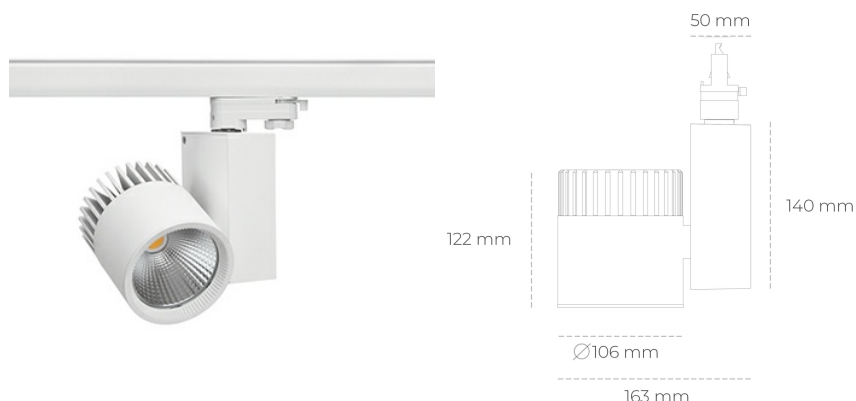

SPOTLIGHT SNIPER A 927 25W 45° WHITE | ON/OFF

Article number: N011-K0003-RF927-H5-S45-ZA02_650-S3-###

LED	COB
Light colour	2700 [K]
CRI	80
Led chip flux	2888 [lm]
Luminous flux	2310 [lm]
System power	25 [W]
Luminaire Efficiency	92 [lm/W]
Beam angle	45°
Controller	ON/OFF
MacAdam	3 SDCM

Spotlight LED

Track mounted LED spotlight. Aluminium housing. Ceiling base installation possible. Available in white, black and grey. Any RAL palette colour available on enquiry. Reflector beams available: 15°, 20°, 30°, 45° and 60°. Maximum power is 37W

LUMINAIRE

Weight	1,31 [kg]
Protection rating IP , IK , class	IP 20, IK 3,
Luminaire colour	WHITE
Cover	Glass
Operating voltage	220-240V 50-60Hz

Note: All data are typical values. Tolerance of measurements +/-10% System features may change with product improvements due to technical advances.