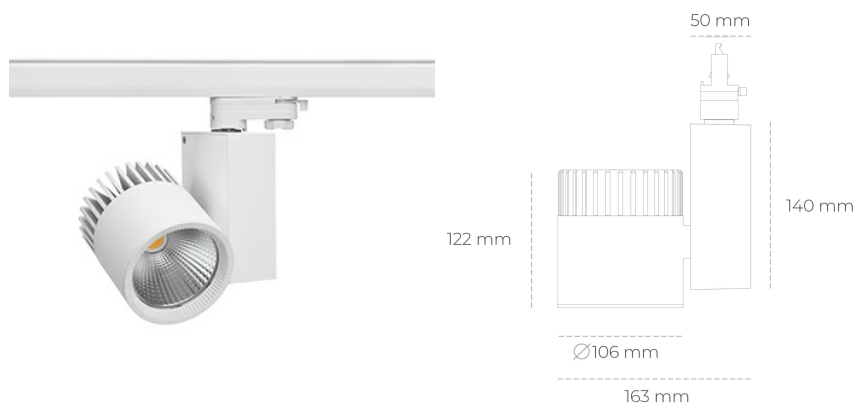

SPOTLIGHT SNIPER A 927 25W 30° WHITE | ON/OFF

Article number: N011-K0003-RF927-H5-S30-ZA02_650-S3-###

LED	COB
Light colour	2700 [K]
CRI	80
Led chip flux	2888 [lm]
Luminous flux	2310 [lm]
System power	25 [W]
Luminaire Efficiency	92 [lm/W]
Beam angle	30°
Controller	ON/OFF
MacAdam	3 SDCM

Spotlight LED

Track mounted LED spotlight. Aluminium housing. Ceiling base installation possible. Available in white, black and grey. Any RAL palette colour available on enquiry. Reflector beams available: 15°, 20°, 30°, 45° and 60°. Maximum power is 37W

LUMINAIRE

Weight	1,31 [kg]
Protection rating IP , IK , class	IP 20, IK 3,
Luminaire colour	WHITE
Cover	Glass
Operating voltage	220-240V 50-60Hz

Note: All data are typical values. Tolerance of measurements +/-10% System features may change with product improvements due to technical advances.