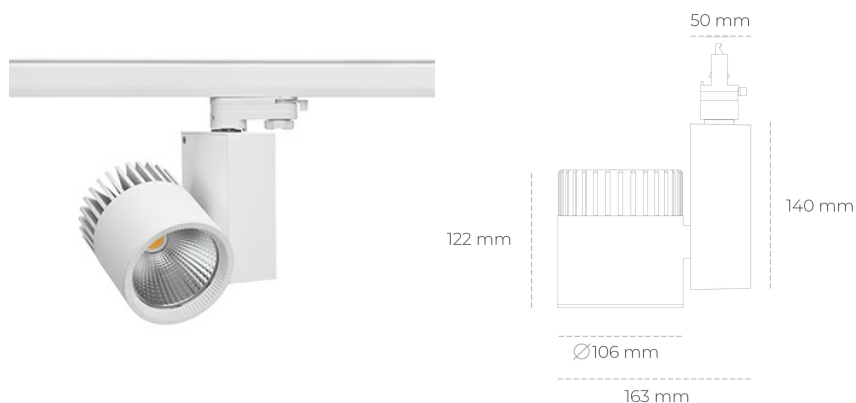

SPOTLIGHT SNIPER A 927 35W 20° WHITE | ON/OFF

LED	COB
Light colour	2700 [K] |
CRI	80
Led chip flux	4000 [lm]
Luminous flux	3200 [lm]
System power	35 [W]
Luminaire Efficiency	91 [lm/W]
Beam angle	20°
Controller	ON/OFF
MacAdam	3 SDCM

Spotlight LED

Track mounted LED spotlight. Aluminium housing. Ceiling base installation possible. Available in white, black and grey. Any RAL palette colour available on enquiry. Reflector beams available: 15°, 20°, 30°, 45° and 60°. Maximum power is 37W

LUMINAIRE

Weight	1,31 [kg]
Protection rating IP , IK , class	IP 20, IK 3,
Luminaire colour	WHITE
Cover	Glass
Operating voltage	220-240V 50-60Hz

Note: All data are typical values. Tolerance of measurements +/-10% System features may change with product improvements due to technical advances.

OPTIONS

RAL colours on inquiry, honeycomb louver on inquiry , Casambi on inquiry, DALI on inquiry, Phase-cut dimming on inquiry.

Generated: 26.06.2024

+48 32 388 80 00

www.cora.pl
cora@cora.pl

Street: Ignatza Hakuby 18
41-914 Bytom, Polska