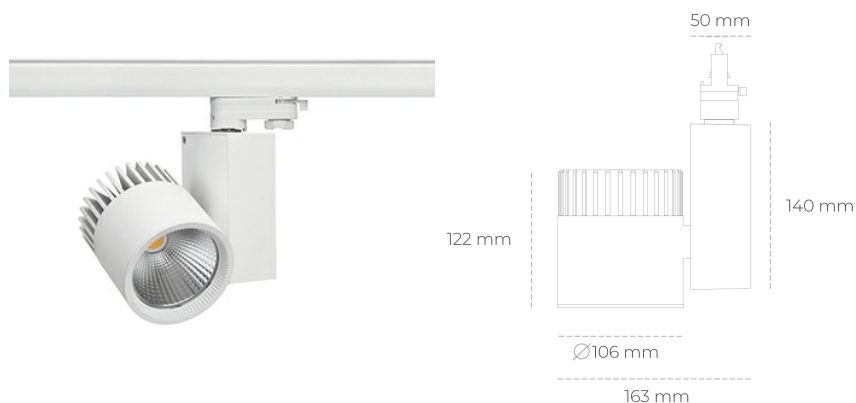

SPOTLIGHT SNIPER A 927 10W 15° WHITE | ON/OFF

LED	COB
Light colour	2700 [K] |
CRI	80
Led chip flux	1111 [lm]
Luminous flux	888 [lm]
System power	10 [W]
Luminaire Efficiency	89 [lm/W]
Beam angle	15°
Controller	ON/OFF
MacAdam	3 SDCM

Spotlight LED

Track mounted LED spotlight. Aluminium housing. Ceiling base installation possible. Available in white, black and grey. Any RAL palette colour available on enquiry. Reflector beams available: 15°, 20°, 30°, 45° and 60°. Maximum power is 37W

LUMINAIRE

Weight	1,31 [kg]
Protection rating IP , IK , class	IP 20, IK 3,
Luminaire colour	WHITE
Cover	Glass
Operating voltage	220-240V 50-60Hz

Note: All data are typical values. Tolerance of measurements +/-10% System features may change with product improvements due to technical advances.

OPTIONS

RAL colours on inquiry, honeycomb louver on inquiry , Casambi on inquiry, DALI on inquiry, Phase-cut dimming on inquiry.

Generated: 28.06.2024

+48 32 388 80 00

www.cora.pl
cora@cora.pl

Street: Ignatza Hakuby 18
41-914 Bytom, Polska