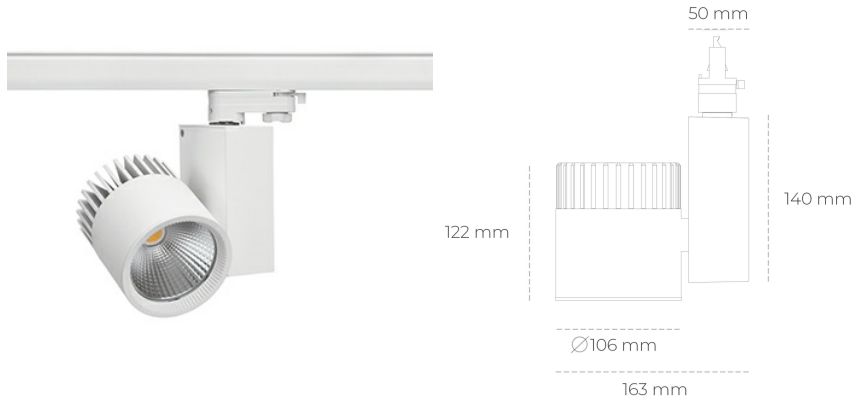

SPOTLIGHT SNIPER A 850 25W 60° WHITE | ON/OFF

Article number: N011-K0003-RF850-H5-S60-ZA02_650-S3-###

LED	COB
Light colour	5000 [K]
CRI	80
Led chip flux	3764 [lm]
Luminous flux	3011 [lm]
System power	25 [W]
Luminaire Efficiency	120 [lm/W]
Beam angle	60°
Controller	ON/OFF
MacAdam	3 SDCM

Spotlight LED

Track mounted LED spotlight. Aluminium housing. Ceiling base installation possible. Available in white, black and grey. Any RAL palette colour available on enquiry. Reflector beams available: 15°, 20°, 30°, 45° and 60°. Maximum power is 37W

LUMINAIRE

Weight	1,31 [kg]
Protection rating IP , IK , class	IP 20, IK 3,
Luminaire colour	WHITE
Cover	Glass
Operating voltage	220-240V 50-60Hz

Note: All data are typical values. Tolerance of measurements +/-10% System features may change with product improvements due to technical advances.