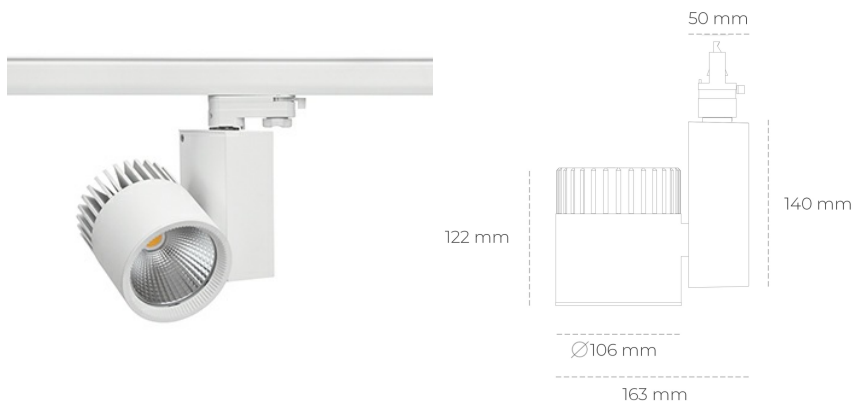

SPOTLIGHT SNIPER A 850 10W 60° WHITE | ON/OFF

LED	COB
Light colour	5000 [K] |
CRI	80
Led chip flux	1447 [lm]
Luminous flux	1157 [lm]
System power	10 [W]
Luminaire Efficiency	116 [lm/W]
Beam angle	60°
Controller	ON/OFF
MacAdam	3 SDCM

Spotlight LED

Track mounted LED spotlight. Aluminium housing. Ceiling base installation possible. Available in white, black and grey. Any RAL palette colour available on enquiry. Reflector beams available: 15°, 20°, 30°, 45° and 60°. Maximum power is 37W

LUMINAIRE

Weight	1,31 [kg]
Protection rating IP , IK , class	IP 20, IK 3,
Luminaire colour	WHITE
Cover	Glass
Operating voltage	220-240V 50-60Hz

Note: All data are typical values. Tolerance of measurements +/-10% System features may change with product improvements due to technical advances.

OPTIONS

RAL colours on inquiry, honeycomb louver on inquiry , Casambi on inquiry, DALI on inquiry, Phase-cut dimming on inquiry.

Generated: 26.06.2024

+48 32 388 80 00

www.cora.pl
cora@cora.pl

Street: Ignatza Hakuby 18
41-914 Bytom, Polska