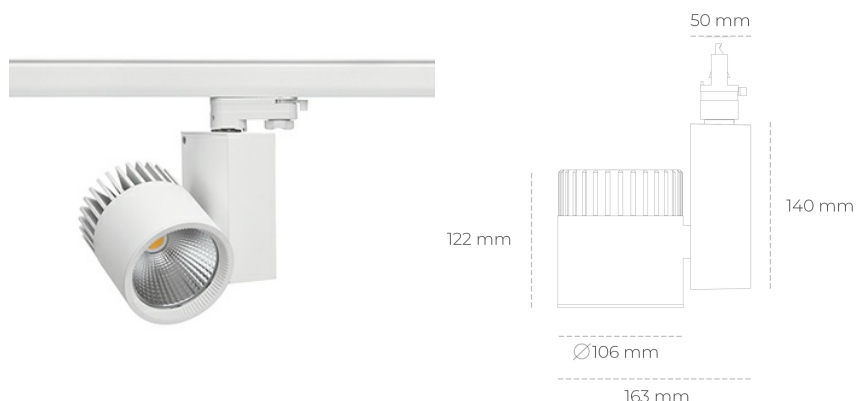

## SPOTLIGHT SNIPER A 850 31W 45° WHITE | ON/OFF

Article number: N011-K0003-RF850-H5-S45-ZA03\_800-S3-###

LED	COB
Light colour	5000 [K]
CRI	80
Led chip flux	4633 [lm]
Luminous flux	3706 [lm]
System power	31 [W]
Luminaire Efficiency	120 [lm/W]
Beam angle	45°
Controller	ON/OFF
MacAdam	3 SDCM

### Spotlight LED

Track mounted LED spotlight. Aluminium housing. Ceiling base installation possible. Available in white, black and grey. Any RAL palette colour available on enquiry. Reflector beams available: 15°, 20°, 30°, 45° and 60°. Maximum power is 37W

### LUMINAIRE

Weight	1,31 [kg]
Protection rating IP , IK , class	IP 20, IK 3,
Luminaire colour	WHITE
Cover	Glass
Operating voltage	220-240V 50-60Hz

Note: All data are typical values. Tolerance of measurements +/-10% System features may change with product improvements due to technical advances.