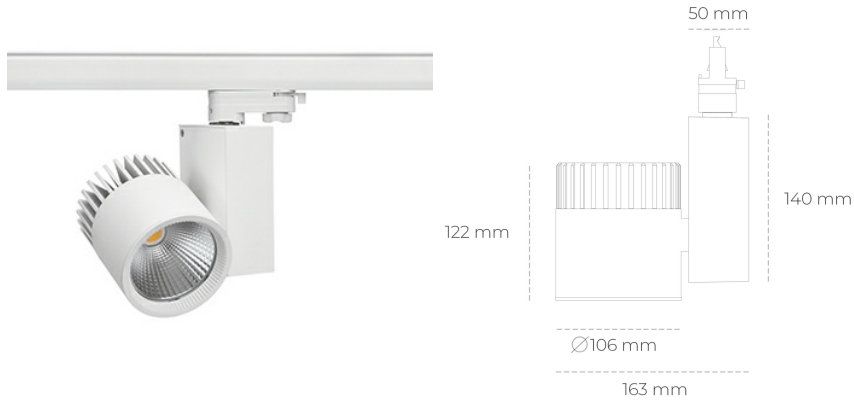

SPOTLIGHT SNIPER A 850 21W 30° WHITE | ON/OFF

Article number: N011-K0003-RF850-H5-S30-ZA02_550-S3-###

LED	COB
Light colour	5000 [K]
CRI	80
Led chip flux	3185 [lm]
Luminous flux	2548 [lm]
System power	21 [W]
Luminaire Efficiency	121 [lm/W]
Beam angle	30°
Controller	ON/OFF
MacAdam	3 SDCM

Spotlight LED

Track mounted LED spotlight. Aluminium housing. Ceiling base installation possible. Available in white, black and grey. Any RAL palette colour available on enquiry. Reflector beams available: 15°, 20°, 30°, 45° and 60°. Maximum power is 37W

LUMINAIRE

Weight	1,31 [kg]
Protection rating IP , IK , class	IP 20, IK 3,
Luminaire colour	WHITE
Cover	Glass
Operating voltage	220-240V 50-60Hz

Note: All data are typical values. Tolerance of measurements +/-10% System features may change with product improvements due to technical advances.