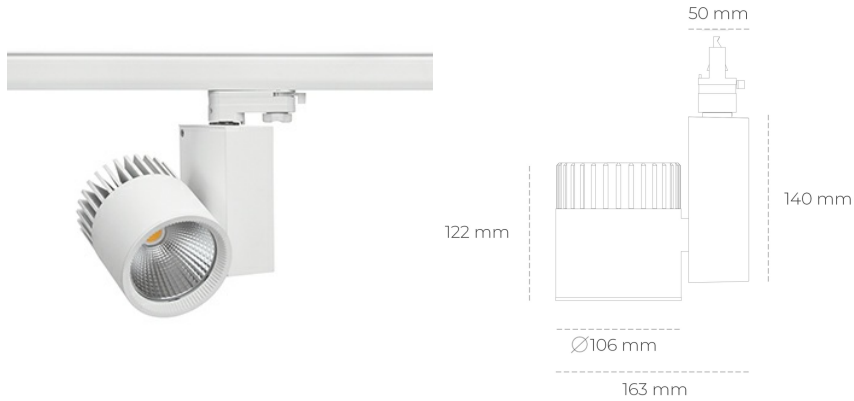

## SPOTLIGHT SNIPER A 850 10W 20° WHITE | ON/OFF

Article number: N011-K0003-RF850-H5-S20-ZA01\_250-S3-###

LED	COB
Light colour	5000 [K]
CRI	80
Led chip flux	1447 [lm]
Luminous flux	1157 [lm]
System power	10 [W]
Luminaire Efficiency	116 [lm/W]
Beam angle	20°
Controller	ON/OFF
MacAdam	3 SDCM

### Spotlight LED

Track mounted LED spotlight. Aluminium housing. Ceiling base installation possible. Available in white, black and grey. Any RAL palette colour available on enquiry. Reflector beams available: 15°, 20°, 30°, 45° and 60°. Maximum power is 37W

### LUMINAIRE

Weight	1,31 [kg]
Protection rating IP , IK , class	IP 20, IK 3,
Luminaire colour	WHITE
Cover	Glass
Operating voltage	220-240V 50-60Hz

Note: All data are typical values. Tolerance of measurements +/-10% System features may change with product improvements due to technical advances.