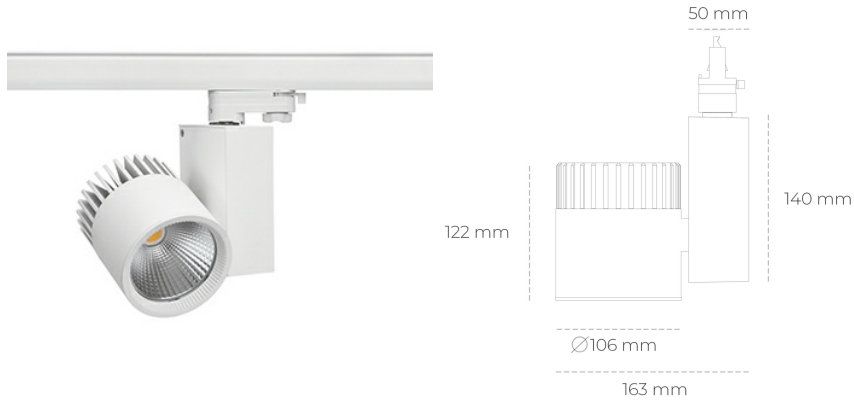

SPOTLIGHT SNIPER A 840 23W 60° WHITE | ON/OFF

Article number: N011-K0003-RF840-H5-S60-ZA02_600-S3-###

LED	COB
Light colour	4000 [K]
CRI	80
Led chip flux	3407 [lm]
Luminous flux	2725 [lm]
System power	23 [W]
Luminaire Efficiency	118 [lm/W]
Beam angle	60°
Controller	ON/OFF
MacAdam	3 SDCM

Spotlight LED

Track mounted LED spotlight. Aluminium housing. Ceiling base installation possible. Available in white, black and grey. Any RAL palette colour available on enquiry. Reflector beams available: 15°, 20°, 30°, 45° and 60°. Maximum power is 37W

LUMINAIRE

Weight	1,31 [kg]
Protection rating IP , IK , class	IP 20, IK 3,
Luminaire colour	WHITE
Cover	Glass
Operating voltage	220-240V 50-60Hz

Note: All data are typical values. Tolerance of measurements +/-10% System features may change with product improvements due to technical advances.