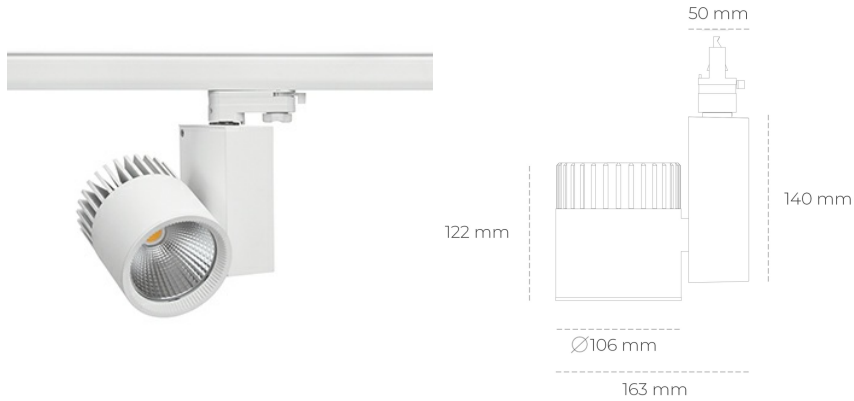

SPOTLIGHT SNIPER A 840 14W 45° WHITE | ON/OFF

Article number: N011-K0003-RF840-H5-S45-ZA01_350-S3-###

LED	COB
Light colour	4000 [K]
CRI	80
Led chip flux	1987 [lm]
Luminous flux	1589 [lm]
System power	14 [W]
Luminaire Efficiency	114 [lm/W]
Beam angle	45°
Controller	ON/OFF
MacAdam	3 SDCM

Spotlight LED

Track mounted LED spotlight. Aluminium housing. Ceiling base installation possible. Available in white, black and grey. Any RAL palette colour available on enquiry. Reflector beams available: 15°, 20°, 30°, 45° and 60°. Maximum power is 37W

LUMINAIRE

Weight	1,31 [kg]
Protection rating IP , IK , class	IP 20, IK 3,
Luminaire colour	WHITE
Cover	Glass
Operating voltage	220-240V 50-60Hz

Note: All data are typical values. Tolerance of measurements +/-10% System features may change with product improvements due to technical advances.