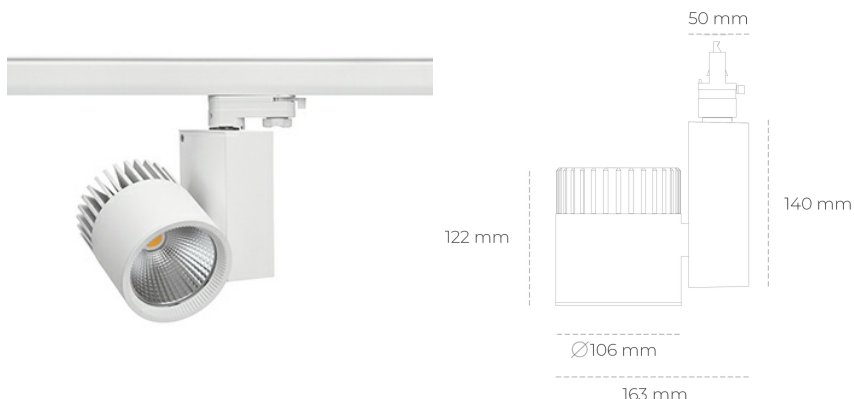

SPOTLIGHT SNIPER A 840 37W 30° WHITE | ON/OFF

LED	COB
Light colour	4000 [K] |
CRI	80
Led chip flux	5394 [lm]
Luminous flux	4315 [lm]
System power	37 [W]
Luminaire Efficiency	117 [lm/W]
Beam angle	30°
Controller	ON/OFF
MacAdam	3 SDCM

Spotlight LED

Track mounted LED spotlight. Aluminium housing. Ceiling base installation possible. Available in white, black and grey. Any RAL palette colour available on enquiry. Reflector beams available: 15°, 20°, 30°, 45° and 60°. Maximum power is 37W

LUMINAIRE

Weight	1,31 [kg]
Protection rating IP , IK , class	IP 20, IK 3,
Luminaire colour	WHITE
Cover	Glass
Operating voltage	220-240V 50-60Hz

Note: All data are typical values. Tolerance of measurements +/-10% System features may change with product improvements due to technical advances.

OPTIONS

RAL colours on inquiry, honeycomb louver on inquiry , Casambi on inquiry, DALI on inquiry, Phase-cut dimming on inquiry.

Generated: 26.06.2024

+48 32 388 80 00

www.cora.pl
cora@cora.pl

Street: Ignatza Hakuby 18
41-914 Bytom, Polska