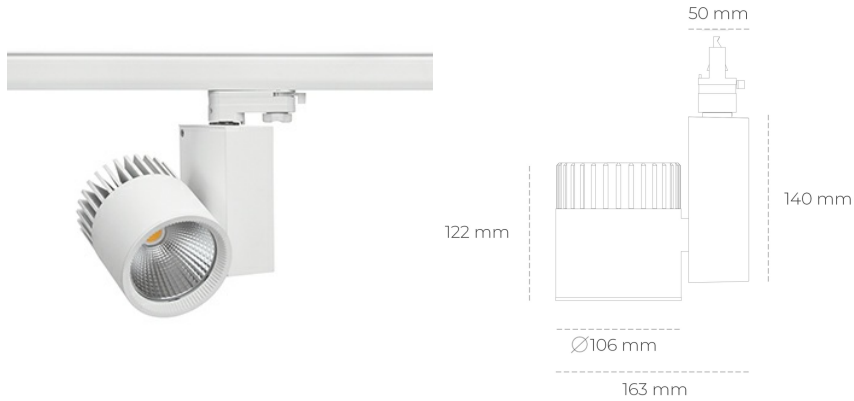

# SPOTLIGHT SNIPER A 840 10W 30° WHITE | ON/OFF

Article number: N011-K0003-RF840-H5-S30-ZA01\_250-S3-###

LED	COB
Light colour	4000 [K]
CRI	80
Led chip flux	1419 [lm]
Luminous flux	1135 [lm]
System power	10 [W]
Luminaire Efficiency	114 [lm/W]
Beam angle	30°
Controller	ON/OFF
MacAdam	3 SDCM

### Spotlight LED

Track mounted LED spotlight. Aluminium housing. Ceiling base installation possible. Available in white, black and grey. Any RAL palette colour available on enquiry. Reflector beams available: 15°, 20°, 30°, 45° and 60°. Maximum power is 37W

### LUMINAIRE

Weight	1,31 [kg]
Protection rating IP , IK , class	IP 20, IK 3,
Luminaire colour	WHITE
Cover	Glass
Operating voltage	220-240V 50-60Hz

Note: All data are typical values. Tolerance of measurements +/-10% System features may change with product improvements due to technical advances.