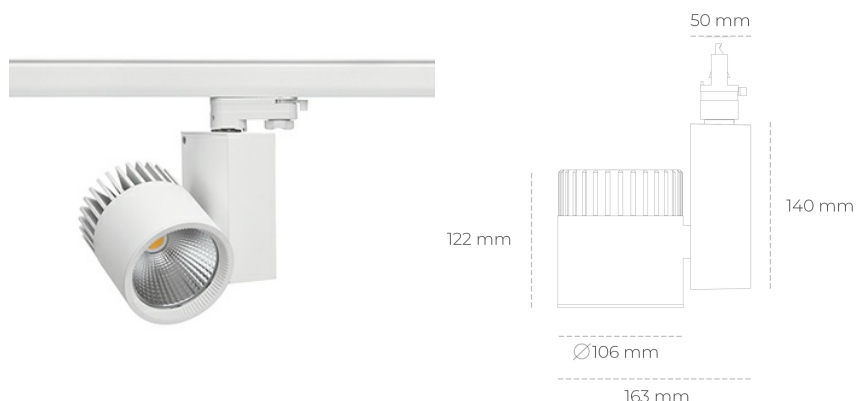

SPOTLIGHT SNIPER A 840 10W 15° WHITE | ON/OFF

Article number: N011-K0003-RF840-H5-S15-ZA01_250-S3-###

LED	COB
Light colour	4000 [K]
CRI	80
Led chip flux	1419 [lm]
Luminous flux	1135 [lm]
System power	10 [W]
Luminaire Efficiency	114 [lm/W]
Beam angle	15°
Controller	ON/OFF
MacAdam	3 SDCM

Spotlight LED

Track mounted LED spotlight. Aluminium housing. Ceiling base installation possible. Available in white, black and grey. Any RAL palette colour available on enquiry. Reflector beams available: 15°, 20°, 30°, 45° and 60°. Maximum power is 37W

LUMINAIRE

Weight	1,31 [kg]
Protection rating IP , IK , class	IP 20, IK 3,
Luminaire colour	WHITE
Cover	Glass
Operating voltage	220-240V 50-60Hz

Note: All data are typical values. Tolerance of measurements +/-10% System features may change with product improvements due to technical advances.