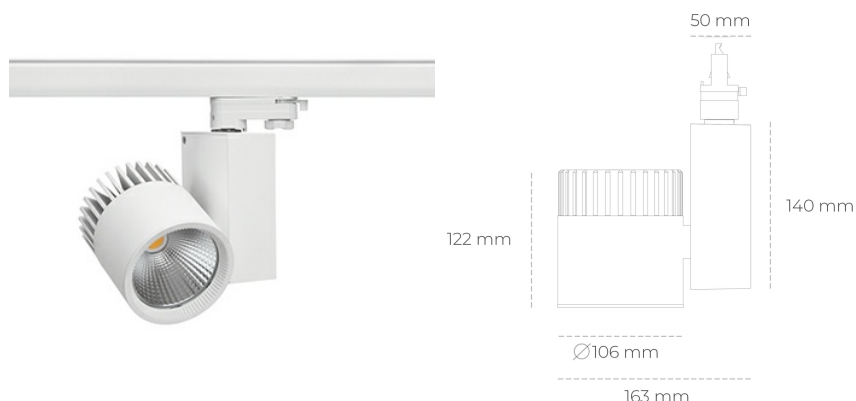

SPOTLIGHT SNIPER A 835 14W 60° WHITE | ON/OFF

Article number: N011-K0003-RF835-H5-S60-ZA01_350-S3-###

LED	COB
Light colour	3500 [K]
CRI	80
Led chip flux	1948 [lm]
Luminous flux	1558 [lm]
System power	14 [W]
Luminaire Efficiency	111 [lm/W]
Beam angle	60°
Controller	ON/OFF
MacAdam	3 SDCM

Spotlight LED

Track mounted LED spotlight. Aluminium housing. Ceiling base installation possible. Available in white, black and grey. Any RAL palette colour available on enquiry. Reflector beams available: 15°, 20°, 30°, 45° and 60°. Maximum power is 37W

LUMINAIRE

Weight	1,31 [kg]
Protection rating IP , IK , class	IP 20, IK 3,
Luminaire colour	WHITE
Cover	Glass
Operating voltage	220-240V 50-60Hz

Note: All data are typical values. Tolerance of measurements +/-10% System features may change with product improvements due to technical advances.