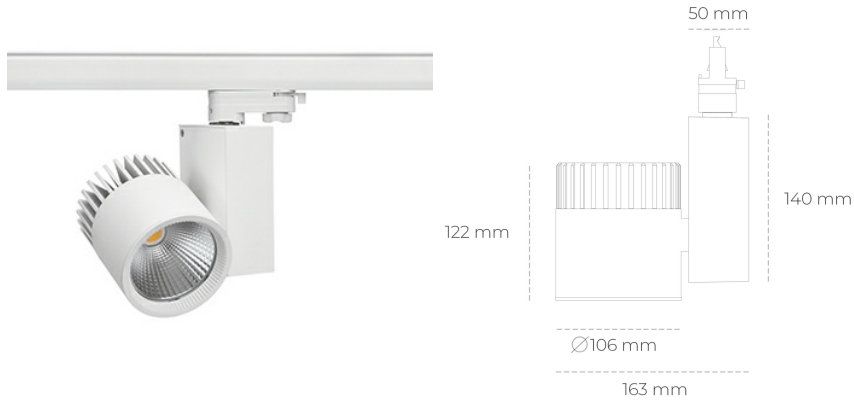

SPOTLIGHT SNIPER A 835 37W 45° WHITE | ON/OFF

Article number: N011-K0003-RF835-H5-S45-ZA03_950-S3-###

LED	COB
Light colour	3500 [K]
CRI	80
Led chip flux	5288 [lm]
Luminous flux	4230 [lm]
System power	37 [W]
Luminaire Efficiency	114 [lm/W]
Beam angle	45°
Controller	ON/OFF
MacAdam	3 SDCM

Spotlight LED

Track mounted LED spotlight. Aluminium housing. Ceiling base installation possible. Available in white, black and grey. Any RAL palette colour available on enquiry. Reflector beams available: 15°, 20°, 30°, 45° and 60°. Maximum power is 37W

LUMINAIRE

Weight	1,31 [kg]
Protection rating IP , IK , class	IP 20, IK 3,
Luminaire colour	WHITE
Cover	Glass
Operating voltage	220-240V 50-60Hz

Note: All data are typical values. Tolerance of measurements +/-10% System features may change with product improvements due to technical advances.