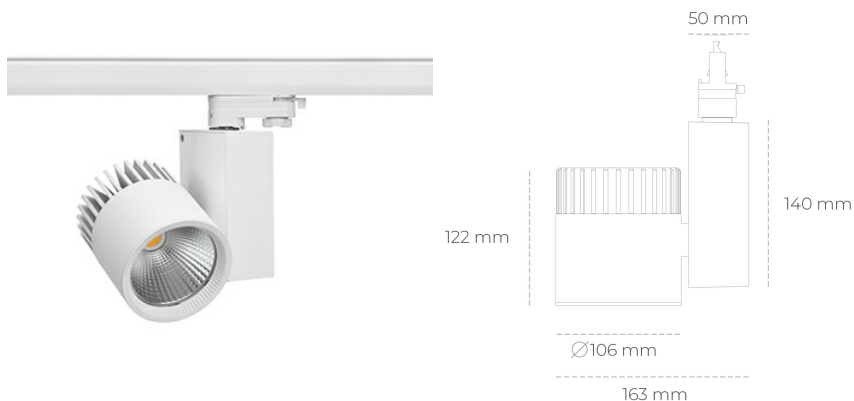

SPOTLIGHT SNIPER A 835 25W 20° WHITE | ON/OFF

LED	COB
Light colour	3500 [K] |
CRI	80
Led chip flux	3618 [lm]
Luminous flux	2894 [lm]
System power	25 [W]
Luminaire Efficiency	116 [lm/W]
Beam angle	20°
Controller	ON/OFF
MacAdam	3 SDCM

Spotlight LED

Track mounted LED spotlight. Aluminium housing. Ceiling base installation possible. Available in white, black and grey. Any RAL palette colour available on enquiry. Reflector beams available: 15°, 20°, 30°, 45° and 60°. Maximum power is 37W

LUMINAIRE

Weight	1,31 [kg]
Protection rating IP , IK , class	IP 20, IK 3,
Luminaire colour	WHITE
Cover	Glass
Operating voltage	220-240V 50-60Hz

Note: All data are typical values. Tolerance of measurements +/-10% System features may change with product improvements due to technical advances.

OPTIONS

RAL colours on inquiry, honeycomb louver on inquiry , Casambi on inquiry, DALI on inquiry, Phase-cut dimming on inquiry.

Generated: 28.06.2024

+48 32 388 80 00

www.cora.pl
cora@cora.pl

Street: Ignatza Hakuby 18
41-914 Bytom, Polska