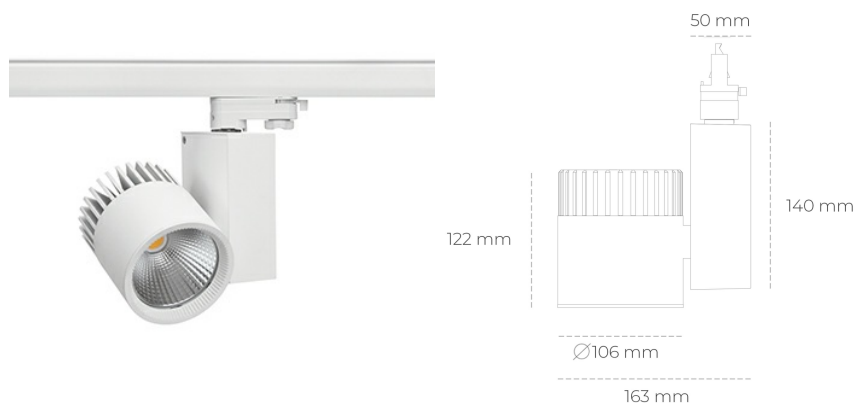

SPOTLIGHT SNIPER A 835 27W 15° WHITE | ON/OFF

Article number: N011-K0003-RF835-H5-S15-ZA02_700-S3-###

LED	COB
Light colour	3500 [K]
CRI	80
Led chip flux	3896 [lm]
Luminous flux	3116 [lm]
System power	27 [W]
Luminaire Efficiency	115 [lm/W]
Beam angle	15°
Controller	ON/OFF
MacAdam	3 SDCM

Spotlight LED

Track mounted LED spotlight. Aluminium housing. Ceiling base installation possible. Available in white, black and grey. Any RAL palette colour available on enquiry. Reflector beams available: 15°, 20°, 30°, 45° and 60°. Maximum power is 37W

LUMINAIRE

Weight	1,31 [kg]
Protection rating IP , IK , class	IP 20, IK 3,
Luminaire colour	WHITE
Cover	Glass
Operating voltage	220-240V 50-60Hz

Note: All data are typical values. Tolerance of measurements +/-10% System features may change with product improvements due to technical advances.