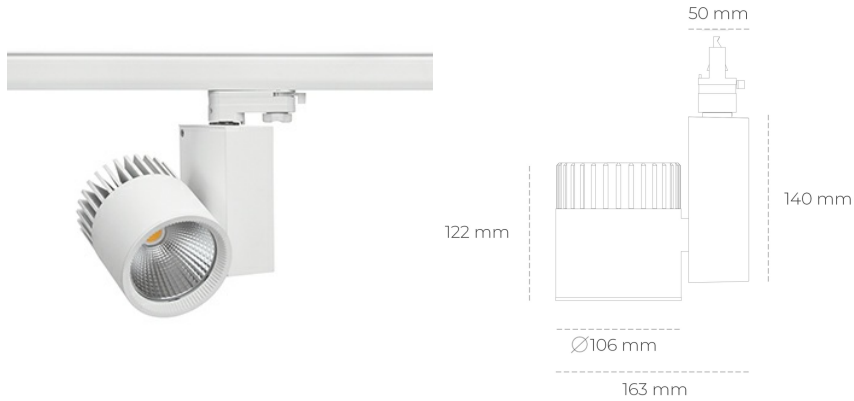

SPOTLIGHT SNIPER A 835 14W 15° WHITE | ON/OFF

Article number: N011-K0003-RF835-H5-S15-ZA01_350-S3-###

LED	COB
Light colour	3500 [K]
CRI	80
Led chip flux	1948 [lm]
Luminous flux	1558 [lm]
System power	14 [W]
Luminaire Efficiency	111 [lm/W]
Beam angle	15°
Controller	ON/OFF
MacAdam	3 SDCM

Spotlight LED

Track mounted LED spotlight. Aluminium housing. Ceiling base installation possible. Available in white, black and grey. Any RAL palette colour available on enquiry. Reflector beams available: 15°, 20°, 30°, 45° and 60°. Maximum power is 37W

LUMINAIRE

Weight	1,31 [kg]
Protection rating IP , IK , class	IP 20, IK 3,
Luminaire colour	WHITE
Cover	Glass
Operating voltage	220-240V 50-60Hz

Note: All data are typical values. Tolerance of measurements +/-10% System features may change with product improvements due to technical advances.