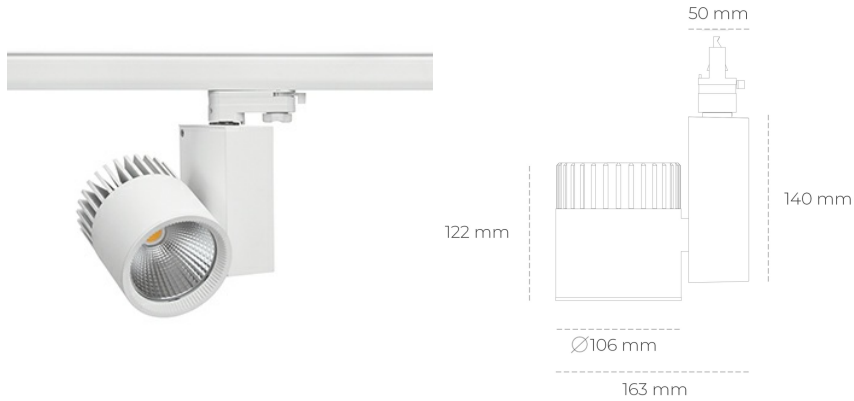

SPOTLIGHT SNIPER A 830 35W 45° WHITE | ON/OFF

Article number: N011-K0003-RF830-H5-S45-ZA03_900-S3-###

LED	COB
Light colour	3000 [K]
CRI	80
Led chip flux	4900 [lm]
Luminous flux	3920 [lm]
System power	35 [W]
Luminaire Efficiency	112 [lm/W]
Beam angle	45°
Controller	ON/OFF
MacAdam	3 SDCM

Spotlight LED

Track mounted LED spotlight. Aluminium housing. Ceiling base installation possible. Available in white, black and grey. Any RAL palette colour available on enquiry. Reflector beams available: 15°, 20°, 30°, 45° and 60°. Maximum power is 37W

LUMINAIRE

Weight	1,31 [kg]
Protection rating IP , IK , class	IP 20, IK 3,
Luminaire colour	WHITE
Cover	Glass
Operating voltage	220-240V 50-60Hz

Note: All data are typical values. Tolerance of measurements +/-10% System features may change with product improvements due to technical advances.