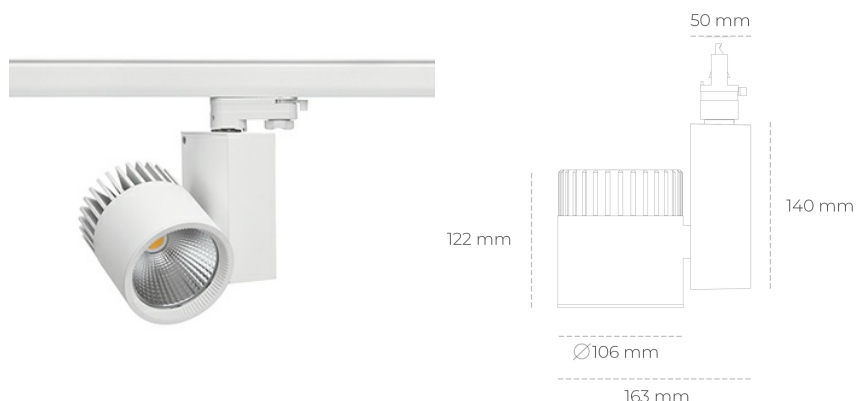

## SPOTLIGHT SNIPER A 830 25W 45° WHITE | ON/OFF

Article number: N011-K0003-RF830-H5-S45-ZA02\_650-S3-###

LED	COB
Light colour	3000 [K]
CRI	80
Led chip flux	3538 [lm]
Luminous flux	2830 [lm]
System power	25 [W]
Luminaire Efficiency	113 [lm/W]
Beam angle	45°
Controller	ON/OFF
MacAdam	3 SDCM

### Spotlight LED

Track mounted LED spotlight. Aluminium housing. Ceiling base installation possible. Available in white, black and grey. Any RAL palette colour available on enquiry. Reflector beams available: 15°, 20°, 30°, 45° and 60°. Maximum power is 37W

### LUMINAIRE

Weight	1,31 [kg]
Protection rating IP , IK , class	IP 20, IK 3,
Luminaire colour	WHITE
Cover	Glass
Operating voltage	220-240V 50-60Hz

Note: All data are typical values. Tolerance of measurements +/-10% System features may change with product improvements due to technical advances.