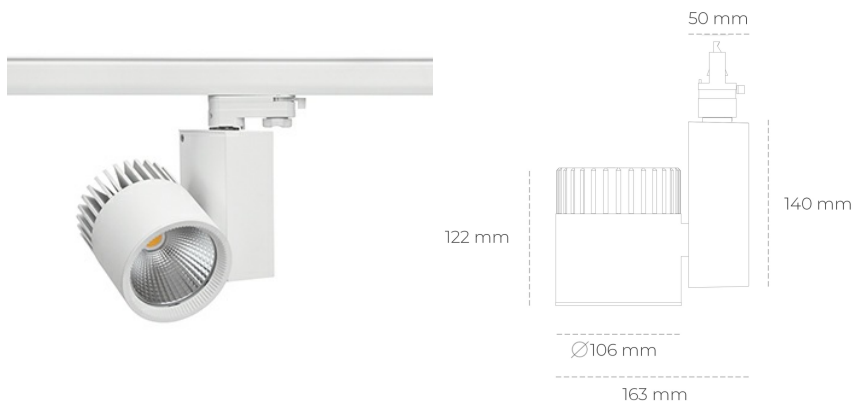

SPOTLIGHT SNIPER A 830 21W 20° WHITE | ON/OFF

LED	COB
Light colour	3000 [K] |
CRI	80
Led chip flux	2994 [lm]
Luminous flux	2395 [lm]
System power	21 [W]
Luminaire Efficiency	114 [lm/W]
Beam angle	20°
Controller	ON/OFF
MacAdam	3 SDCM

Spotlight LED

Track mounted LED spotlight. Aluminium housing. Ceiling base installation possible. Available in white, black and grey. Any RAL palette colour available on enquiry. Reflector beams available: 15°, 20°, 30°, 45° and 60°. Maximum power is 37W

LUMINAIRE

Weight	1,31 [kg]
Protection rating IP , IK , class	IP 20, IK 3,
Luminaire colour	WHITE
Cover	Glass
Operating voltage	220-240V 50-60Hz

Note: All data are typical values. Tolerance of measurements +/-10% System features may change with product improvements due to technical advances.

OPTIONS

RAL colours on inquiry, honeycomb louver on inquiry , Casambi on inquiry, DALI on inquiry, Phase-cut dimming on inquiry.

Generated: 26.06.2024

+48 32 388 80 00

www.cora.pl
cora@cora.pl

Street: Ignatza Hakuby 18
41-914 Bytom, Polska