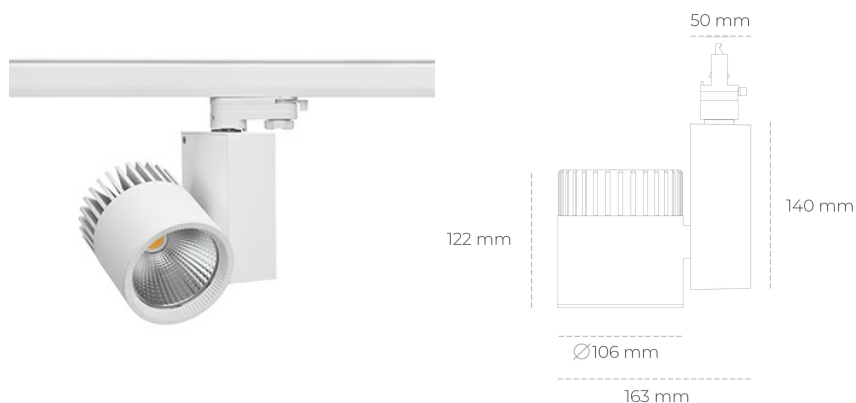

SPOTLIGHT SNIPER A 830 35W 15° WHITE | ON/OFF

Article number: N011-K0003-RF830-H5-S15-ZA03_900-S3-###

LED	COB
Light colour	3000 [K]
CRI	80
Led chip flux	4900 [lm]
Luminous flux	3920 [lm]
System power	35 [W]
Luminaire Efficiency	112 [lm/W]
Beam angle	15°
Controller	ON/OFF
MacAdam	3 SDCM

Spotlight LED

Track mounted LED spotlight. Aluminium housing. Ceiling base installation possible. Available in white, black and grey. Any RAL palette colour available on enquiry. Reflector beams available: 15°, 20°, 30°, 45° and 60°. Maximum power is 37W

LUMINAIRE

Weight	1,31 [kg]
Protection rating IP , IK , class	IP 20, IK 3,
Luminaire colour	WHITE
Cover	Glass
Operating voltage	220-240V 50-60Hz

Note: All data are typical values. Tolerance of measurements +/-10% System features may change with product improvements due to technical advances.