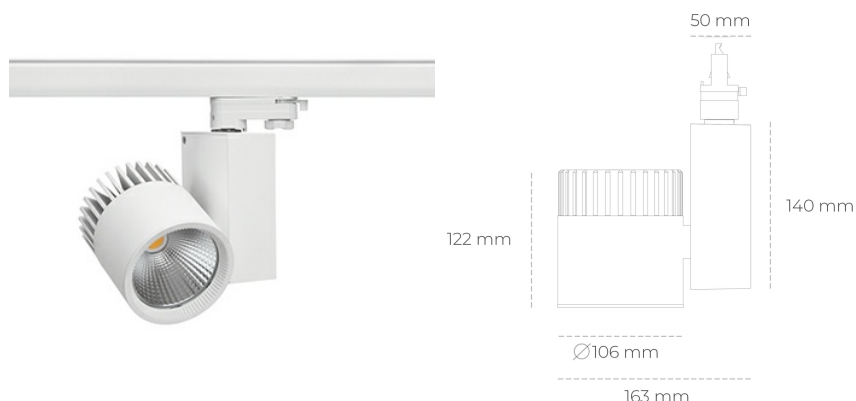

## SPOTLIGHT SNIPER A 830 10W 15° WHITE | ON/OFF

Article number: N011-K0003-RF830-H5-S15-ZA01\_250-S3-###

|                      |            |
|----------------------|------------|
| LED                  | COB        |
| Light colour         | 3000 [K]   |
| CRI                  | 80         |
| Led chip flux        | 1361 [lm]  |
| Luminous flux        | 1088 [lm]  |
| System power         | 10 [W]     |
| Luminaire Efficiency | 109 [lm/W] |
| Beam angle           | 15°        |
| Controller           | ON/OFF     |
| MacAdam              | 3 SDCM     |

### Spotlight LED

Track mounted LED spotlight. Aluminium housing. Ceiling base installation possible. Available in white, black and grey. Any RAL palette colour available on enquiry. Reflector beams available: 15°, 20°, 30°, 45° and 60°. Maximum power is 37W

### LUMINAIRE

|                                   |                  |
|-----------------------------------|------------------|
| Weight                            | 1,31 [kg]        |
| Protection rating IP , IK , class | IP 20, IK 3,     |
| Luminaire colour                  | WHITE            |
| Cover                             | Glass            |
| Operating voltage                 | 220-240V 50-60Hz |