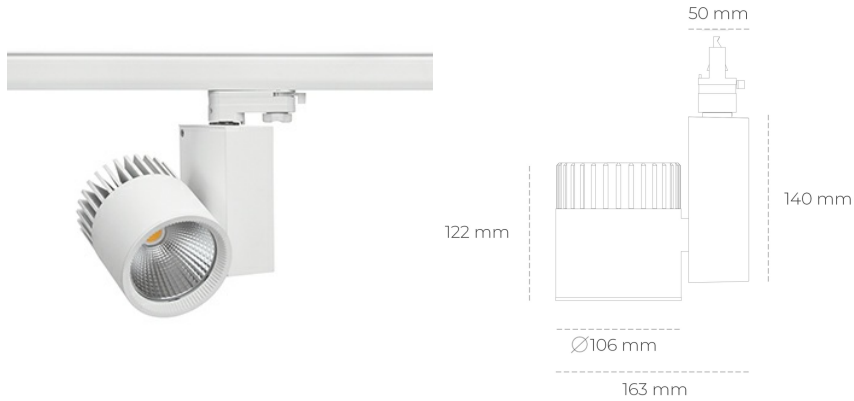

## SPOTLIGHT SNIPER A 827 25W 60° WHITE | ON/OFF

Article number: N011-K0003-RF827-H5-S60-ZA02\_650-S3-###

LED	COB
Light colour	2700 [K]
CRI	80
Led chip flux	3502 [lm]
Luminous flux	2801 [lm]
System power	25 [W]
Luminaire Efficiency	112 [lm/W]
Beam angle	60°
Controller	ON/OFF
MacAdam	3 SDCM

### Spotlight LED

Track mounted LED spotlight. Aluminium housing. Ceiling base installation possible. Available in white, black and grey. Any RAL palette colour available on enquiry. Reflector beams available: 15°, 20°, 30°, 45° and 60°. Maximum power is 37W

### LUMINAIRE

Weight	1,31 [kg]
Protection rating IP , IK , class	IP 20, IK 3,
Luminaire colour	WHITE
Cover	Glass
Operating voltage	220-240V 50-60Hz

Note: All data are typical values. Tolerance of measurements +/-10% System features may change with product improvements due to technical advances.